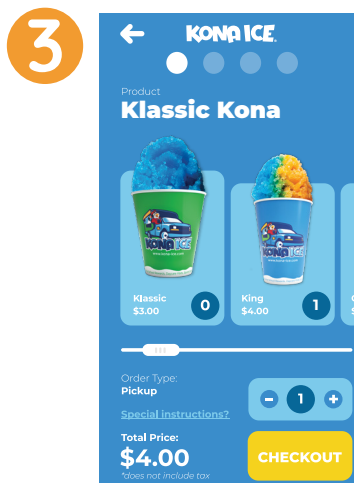

PRE-PAY ONLINE

APP.KONAICEPAY.COM

Find your event.

Confirm your event.

Place your order.

Review your order.

Note: Prices are for placement only and do not reflect actual price points.

South Hamilton Elementary is having a FUNdraiser on Friday, August 27th! Kona Ice will be giving back 20% of all sales to the school!